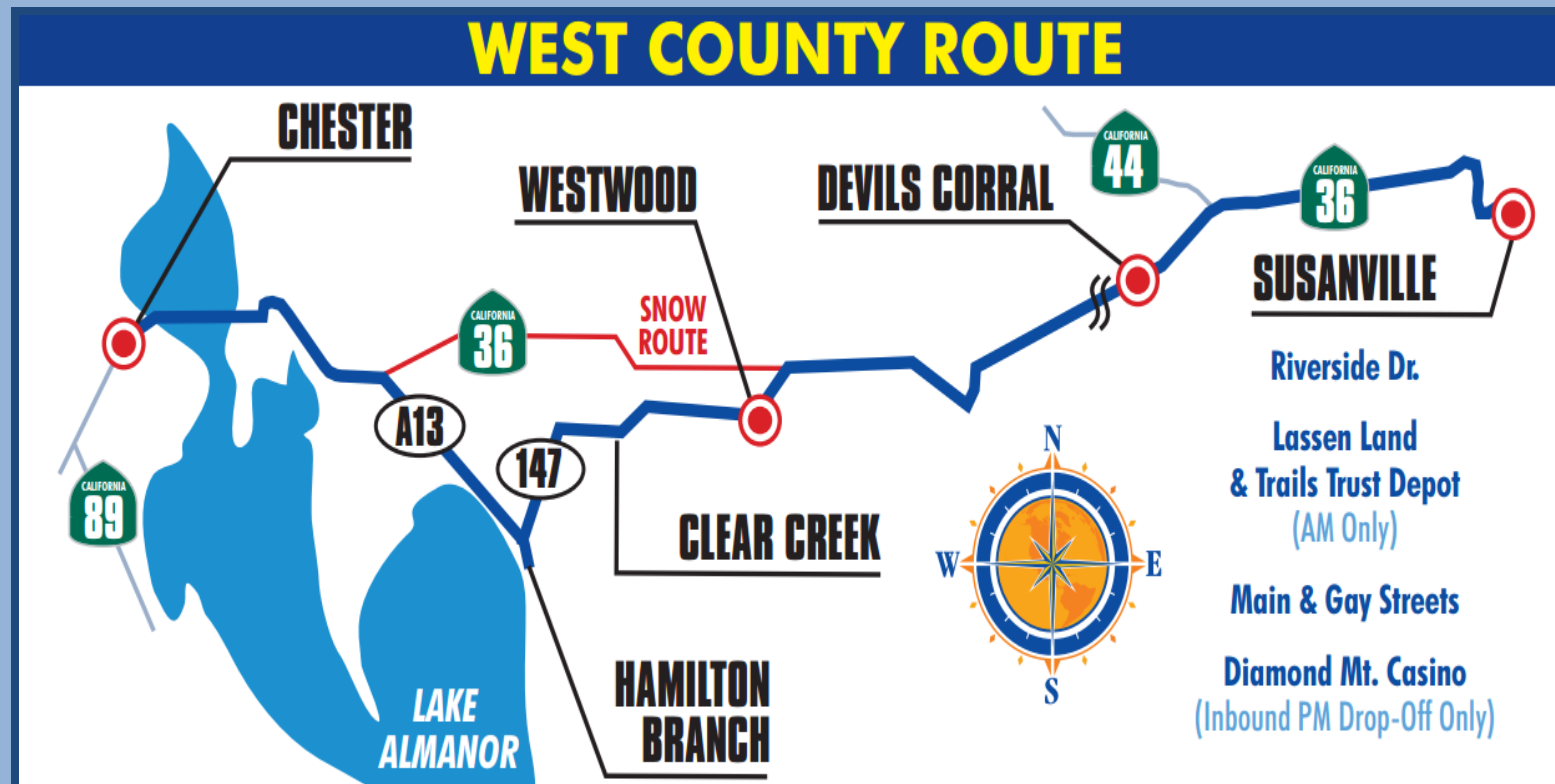

Bizz Johnson Bus Service

West County Route (Monday-Friday)

Morning Route

Riverside Dr. (Walmart) 5:21
 Main & Gay Street 5:26
 Devil's Corral 5:37
 Westwood (Fire hall) 6:01

Mid-Day Route

Riverside Dr. (Walmart) 12:10
 Main & Gay Street 12:27
 Devil's Corral 12:38
 Westwood (Fire hall) 1:02

Evening Route

Riverside Dr. (Walmart) 5:15
 Main & Gay Street 5:32
 Devil's Corral 5:43
 Westwood (Fire hall) 6:07

West County Route (Saturday)

Morning Route

Riverside Dr. (Walmart) 8:20
 Lassen Land & Trail Depot (AM Only) 8:30
 Main & Gay Street 8:35
 Devil's Corral 8:46
 Westwood (Fire hall) 9:10

Afternoon Route

Riverside Dr. (Walmart) 4:00
 Main & Gay Street 4:13
 Devil's Corral 4:23
 Westwood (Fire hall) 4:49

“Flag” the Bus Anywhere Along the Route at any Safe Location for a Pick-up.

530-252-RIDE (7433)

For additional information about fees, drop-off/pickup locations and LRB routes download the Spot Mobile APP or visit: lassentransportation.com/ltsa/lassen-rural-bus

VISIT OUR MOBILE SITE

DOWNLOAD THE SPOT APP FOR YOUR MOBILE DEVICE