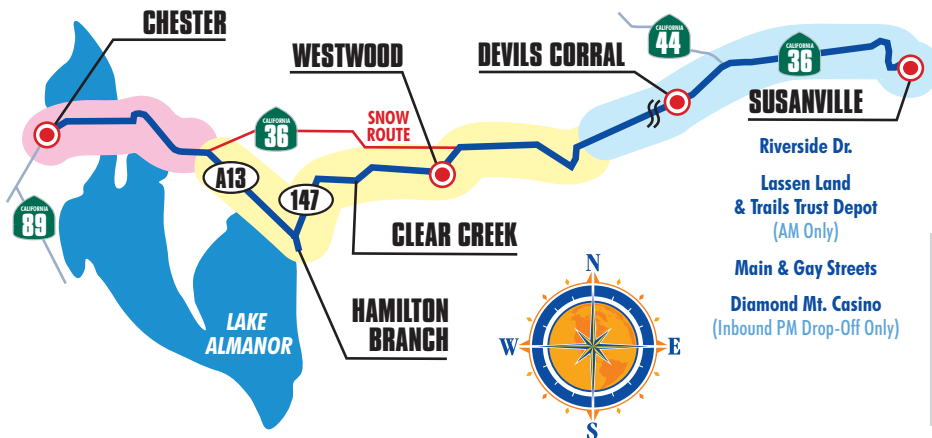

WEST COUNTY ROUTE

"Flag"
the Bus Anywhere
Along the Route at
any Safe Location
for a Pick-up.

ZONES

A	B	C
---	---	---

Fares Notated By Color
 Travel Within 1 Zone = \$2
 Travel Between 2 Zones = \$3
 Travel Between 3 Zones = \$4
 Reduced Fares Are
 Half of General Fares

WEST COUNTY DEVIATED FIXED ROUTE—Provides round trip service between Susanville, Westwood, Lake Almanor, and Chester (*Plumas County*) three times per day during the week and twice on Saturdays.

WEST COUNTY ROUTE SCHEDULE (Monday Through Friday)

WEST COUNTY SATURDAY ROUTE SCHEDULE (There is no Mid-Day Trip on Saturday West Country Route)

MORNING ROUTE		AFTERNOON ROUTE	
Riverside Drive	8:20	Riverside Drive	4:00
Lassen Land & Trail Depot (AM Only)	8:30	Diamond Mountain Casino	4:08
Main & Gay Street	8:35	Main & Gay Street	4:13
Devil's Corral	8:46	Devil's Corral	4:23
Westwood (Fire Hall)	9:10	Westwood (Fire Hall)	4:49
Clear Creek (Community Park)	9:16	Clear Creek (Community Park)	4:55
Hamilton Branch (Diner)		Hamilton Branch (Diner)	
ARRIVES Chester (Holiday Market)	9:34	ARRIVES Chester (Holiday Market)	5:13
DEPARTS Chester (Holiday Market)	9:39	DEPARTS Chester (Holiday Market)	5:18
Hamilton Branch (Strip Mall)		Hamilton Branch (Strip Mall)	
Clear Creek (Across From Community Park)	9:57	Clear Creek (Across From Community Park)	5:36
Westwood (Community Center)	10:03	Westwood (Community Center)	5:42
Main & Gay Street	10:35	Main & Gay Street	6:14
Diamond Mountain Casino (Drop Off Only)	10:43	Riverside Drive	6:22
Riverside Drive	10:53		